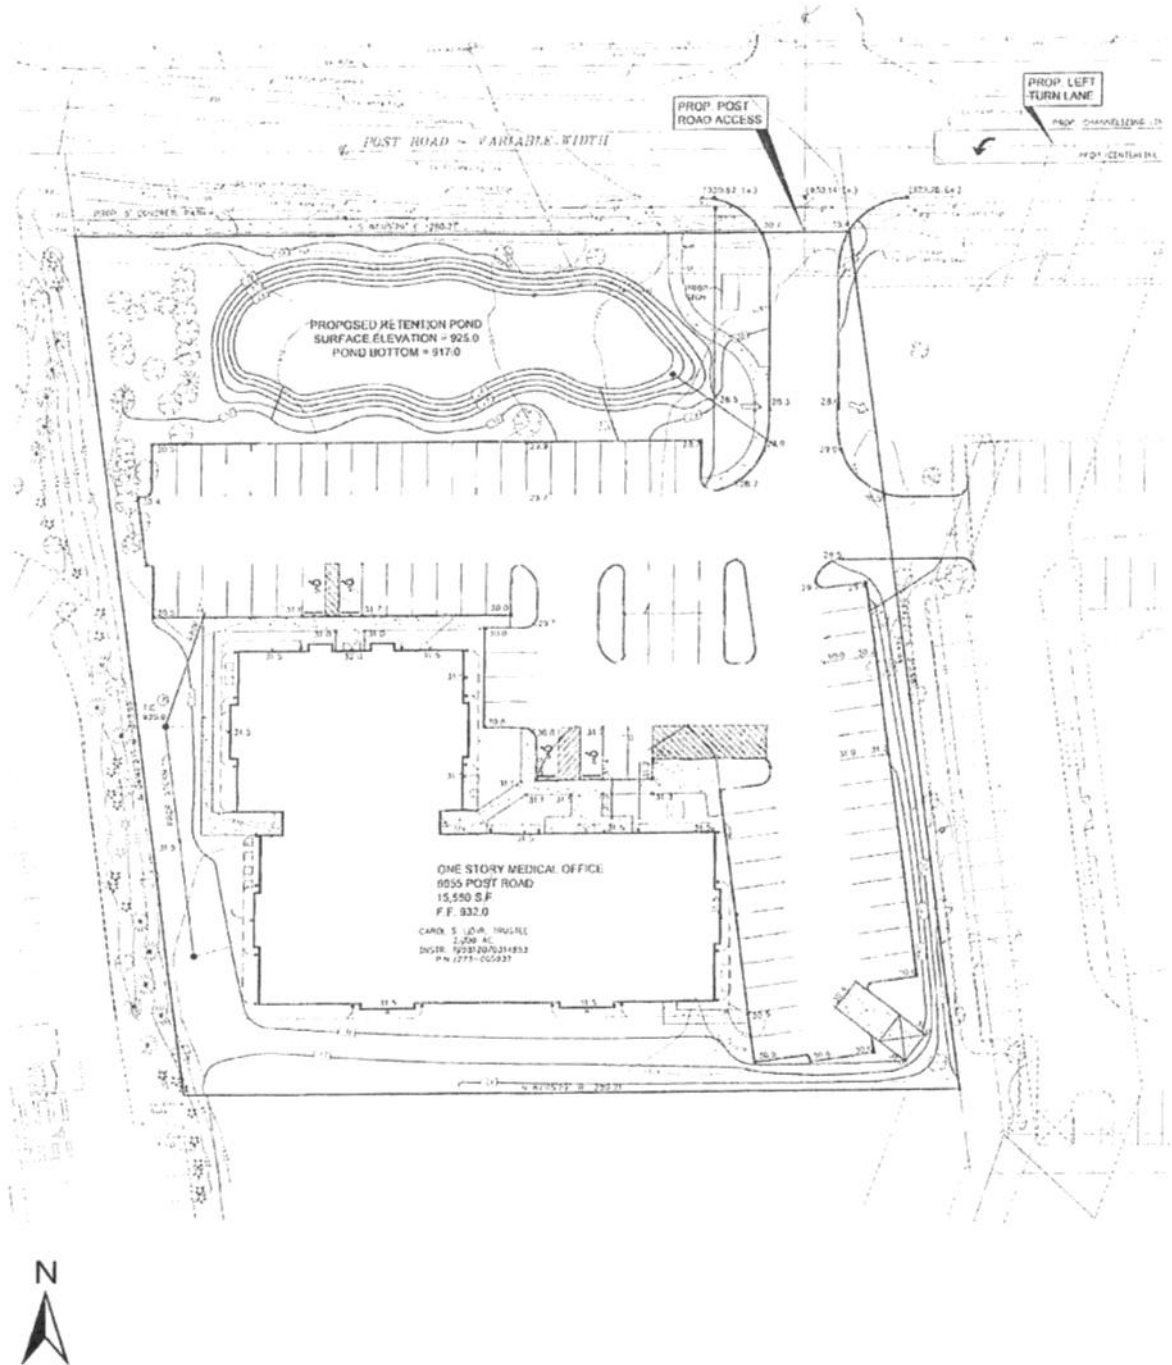

6655 Post Road Site Plan

07-049Z/FDP
Rezoning/Final Development Plan
Post/Perimeter Office Building
6655 Post Road